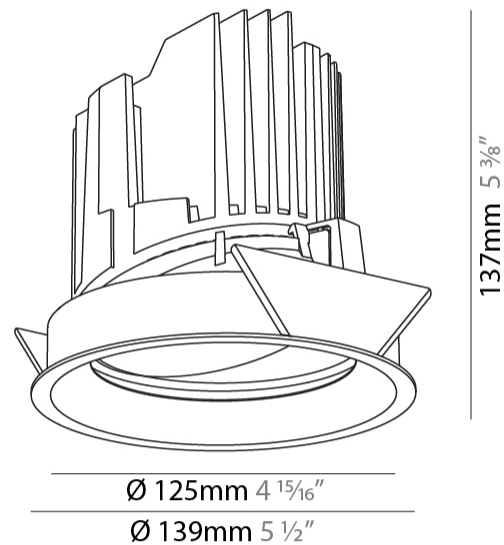

ELECTRICAL

Lamp Type: LED (Zhaga Standard)
Input Wattage (W): 28
Total Output Wattage (W): 26.4
Dimming: Tri-Mode (Non-Dimming and Phase Dimming (120Vac only) and 0-10V Dimming)
Driver Included: No
Driver Location: Recessed Housing
Driver Type: Constant Current - Universal
Driver Class: Class 2
Housing: See components
Input Voltage (V): 120 - 277
Constant Current (MA): 700

LED

Number of LEDs: 1
Color Temperature (°K): 2700 / 3000 / 3500 / 4000
Max. Delivered Lumen (lm): 2191 / 2280 / 2415 / 2164
Nominal Lumen (lm): 2909 / 3028 / 3208 / 3273
CRI: >90 CRI
Efficiency (%): 63.10%
Lamp Life (hrs): 50000

OPTICAL

Reflector°: 18 / 38
Optic°: Lens Pack - No Lens / Linear Spread Lens / Honeycomb / Spread Lens
Adjustability: Rotational 355°; Tilt 30°

RATINGS AND CERTIFICATIONS

Certified By: Certified for North American Standards

IP rating: IP20
Zaneen Group Inc. © 2024, T 1800-388-3382, F 416-247-9319, www.zaneen.com

Available for International specifications by adding 'INT' at the end of the existing Model #. For assistance on 'custom' specifications, contact zteam@zaneen.com. In a constant effort to supply the best product, we reserve the right to change specifications or materials without notice. The most recent specification sheets are found at zaneen.com