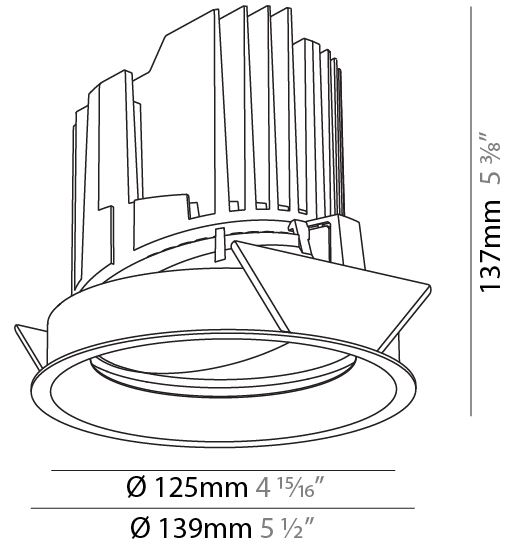

GENERAL

Series: Bioniq
 Subseries: Bioniq Round Adjustable
 Brand: Prolicht
 Division: Architectural
 Mounting Type: Recessed
 Mounting Location: Ceiling
 Subcategory: Downlight

PHYSICAL

Shape: Round
 Diameter (mm): 139
 Diameter (in): 5 1/2
 Height (mm): 137
 Height (in): 5 3/8
 Ceiling Thickness (mm): 10 / 12.5 / 15
 Ceiling Thickness (in): 3/8 or 1/2 or 9/16
 Min. Recessing Depth (mm): 150
 Min. Recessing Depth (in): 5 7/8
 Light Distribution: Adjustable / Downlight
 Weight (kg): 0.853
 Weight (lbs): 1.88
 Fixture Finish: SSR / BKV / CWI / CRY / HAB / UFT / ITA / RUA / FTG / MYG / LOD / PUS / FRO / FUP / KIA / POP / BLS / SPG / MEY / GOH / GUM / CHC / COM / ABZ / JAG / OBR / MOS / ROR
 Fixture Material: Aluminum Die Cast
 Cut-out Measurements: 130mm / 5 1/8"

OPTICAL

Reflector: 10 / 18 / 36
 Adjustability: Rotational 355°, Tilt 30°

RATINGS AND CERTIFICATIONS

Certified By: Certified for North American Standards
 IP rating: IP54

130mm 5 1/8"	150mm 5 7/8"	10 15mm 3/8" 9/16"	30°	355°		